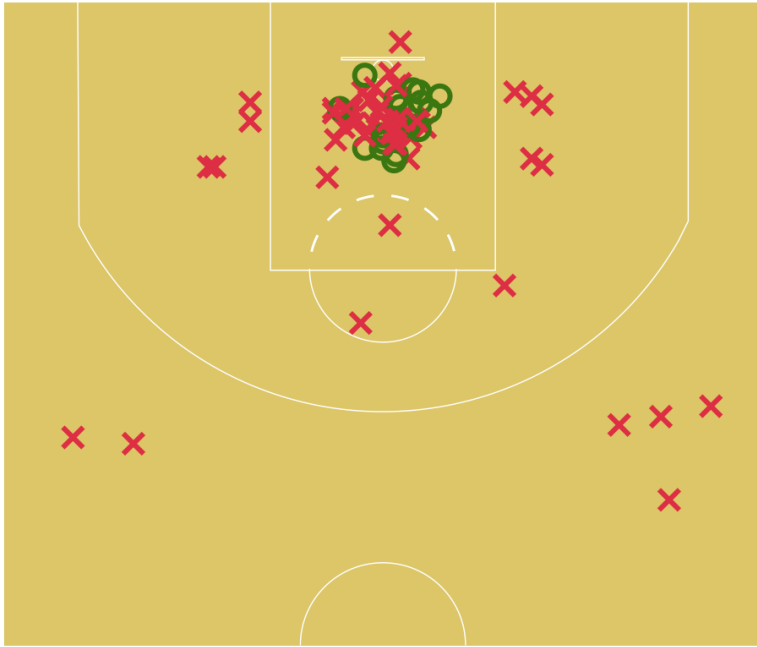

Buck Ladies (48) vs (24) UJ Stars

Game report (Apr 9, 2026)

*Basketball
Stats Assistant*

Points	Q1	Q2	Q3	Q4	Total
Buck Ladies	12	12	14	10	48
UJ Stars	5	5	7	7	24

Possessions	Q1	Q2	Q3	Q4	Total
Buck Ladies	29	34	32	32	127
UJ Stars	29	34	32	31	126