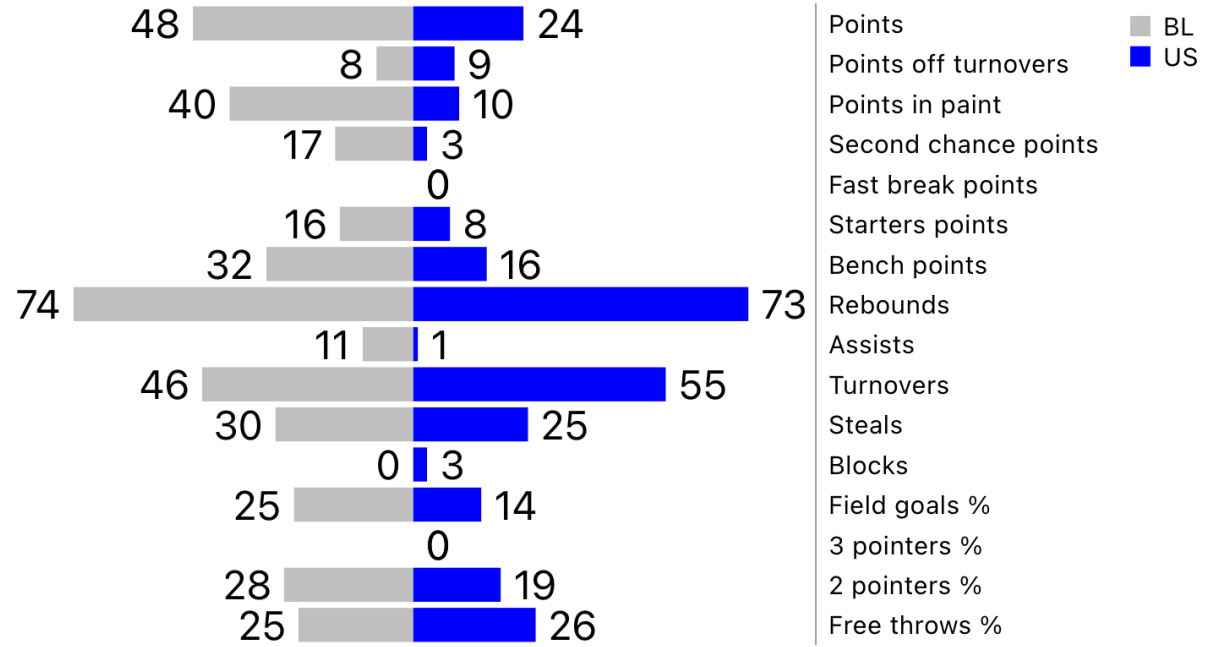

Buck Ladies (48) vs (24) UJ Stars

Game report (Apr 9, 2026)

*Basketball
Stats Assistant*

Points	Q1	Q2	Q3	Q4	Total
Buck Ladies	12	12	14	10	48
UJ Stars	5	5	7	7	24

Possessions	Q1	Q2	Q3	Q4	Total
Buck Ladies	29	34	32	32	127
UJ Stars	29	34	32	31	126