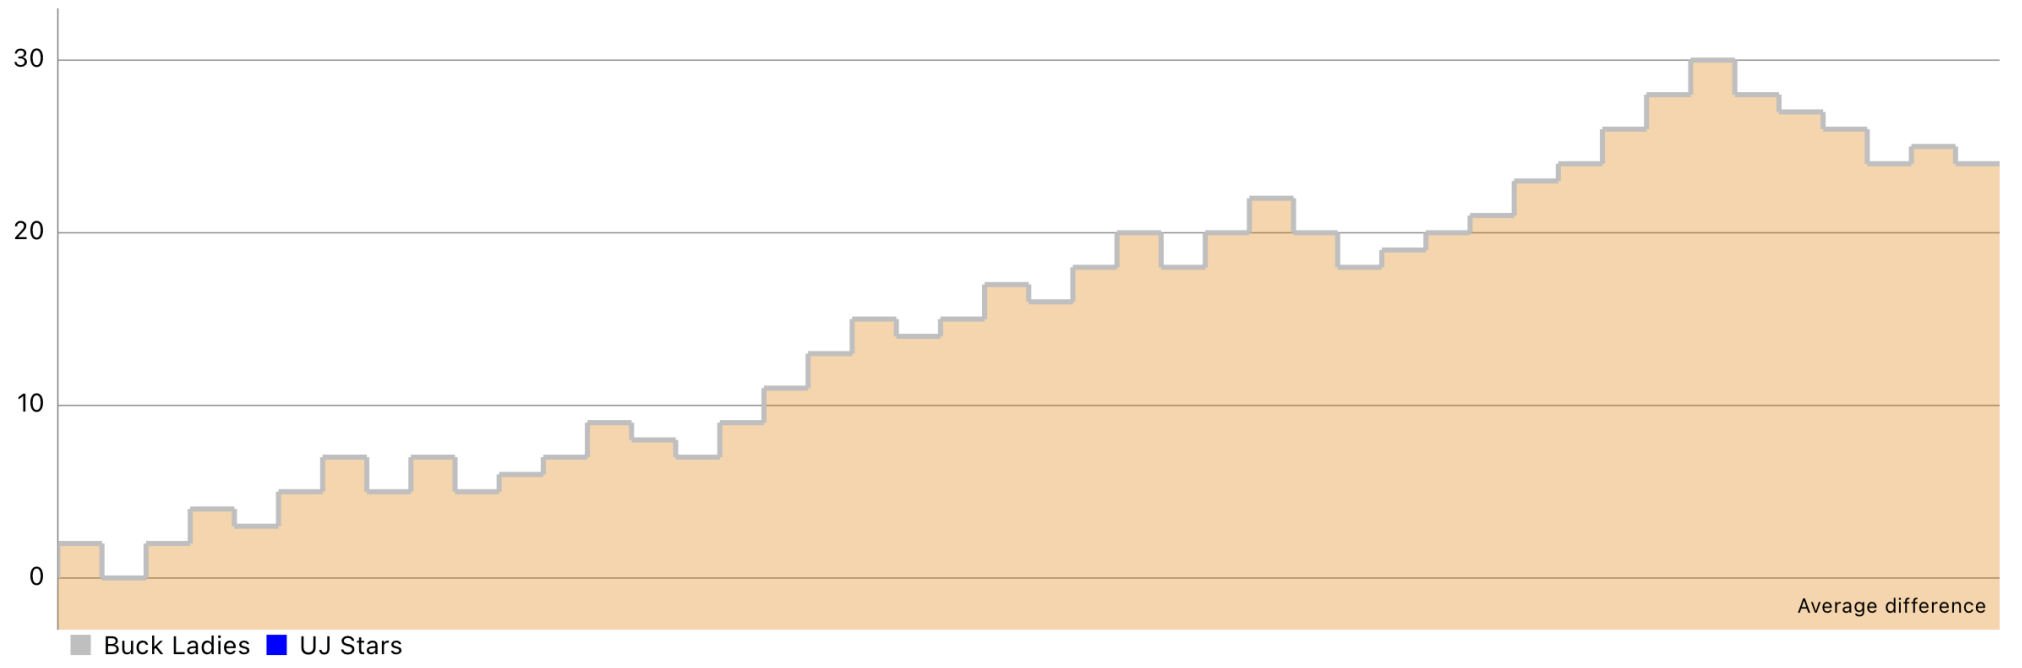

Buck Ladies (48) vs (24) UJ Stars

Game report (Apr 9, 2026)

*Basketball
Stats Assistant*

Points	Q1	Q2	Q3	Q4	Total
Buck Ladies	12	12	14	10	48
UJ Stars	5	5	7	7	24

Possessions	Q1	Q2	Q3	Q4	Total
Buck Ladies	29	34	32	32	127
UJ Stars	29	34	32	31	126